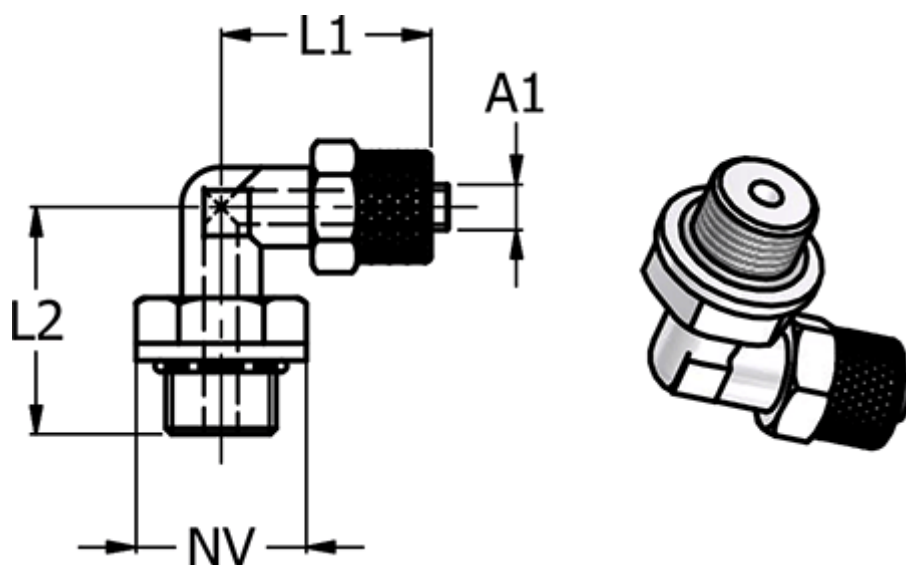

Article number: 586135186V

Description: Push-on fitting 13.518-6V, metal Ø6/4-G 1/8"  
Vinkel

## Measures

Hose diameter A1	= 6/4
L1	= 20.5
L2	= 21
NV	= 10
Thread A2	= G 1/8"